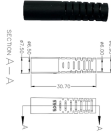

Dongya Shenlian Trough Cable Tray

Its “trough” design—often featuring a solid or partially enclosed bottom—provides an effective barrier against dust, moisture, and physical damage while also aiding in