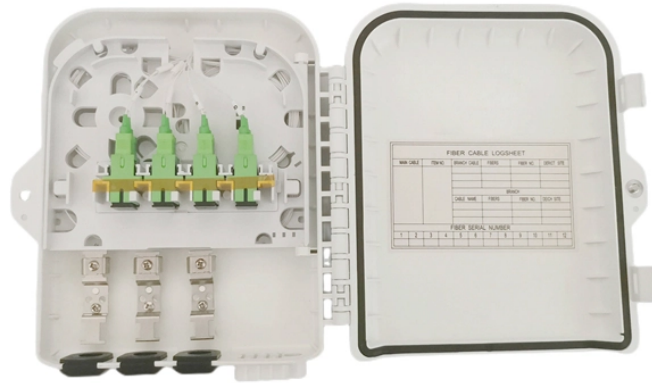

Dongya Shenlian Trough Cable Tray

Dongya Shenlian Trough Cable Tray

Its “trough” design—often featuring a solid or partially enclosed bottom—provides an effective barrier against dust, moisture, and physical damage while also aiding in

The cable tray has connector perforations on both sides. Straight connectors should be ordered separately and in the appropriate quantity. Heavy-duty, walkable cable tray system WACS with base

Product Introduction The trough cable tray is perfectly suitable for the installation of various sensitive systems such as computer cables, communication cables,

Introduction of FRP cable tray: Cable tray is assembled by pultruded FRP profiles; suitable for electrical cable, control cables, lightning cable and fittings.

GAIN AN IN - DEPTH UNDERSTANDING OF

- ⊗ LED DISPLAY PANEL
- ⊗ PROTECTOR OPERATION BUTTONS
- ⊗ NEUTRAL WIRE OUTPUT TERMINAL
- ⊗ LIVE WIRE OUTPUT TERMINAL
- ⊗ WORKING CURRENT AND VOLTAGE INSTRUCTIONS
- ⊗ FLAME - RETARDANT SHELL

It can be used for laying fully enclosed cables. It is most suitable for laying control cables for computer cables, communication cables, thermocouple

Wholesale SHEN LIAN Galvanized Cable Tray Trough and Partition Plate with 1-2mm Cable Capacity Customizable Manufacturer